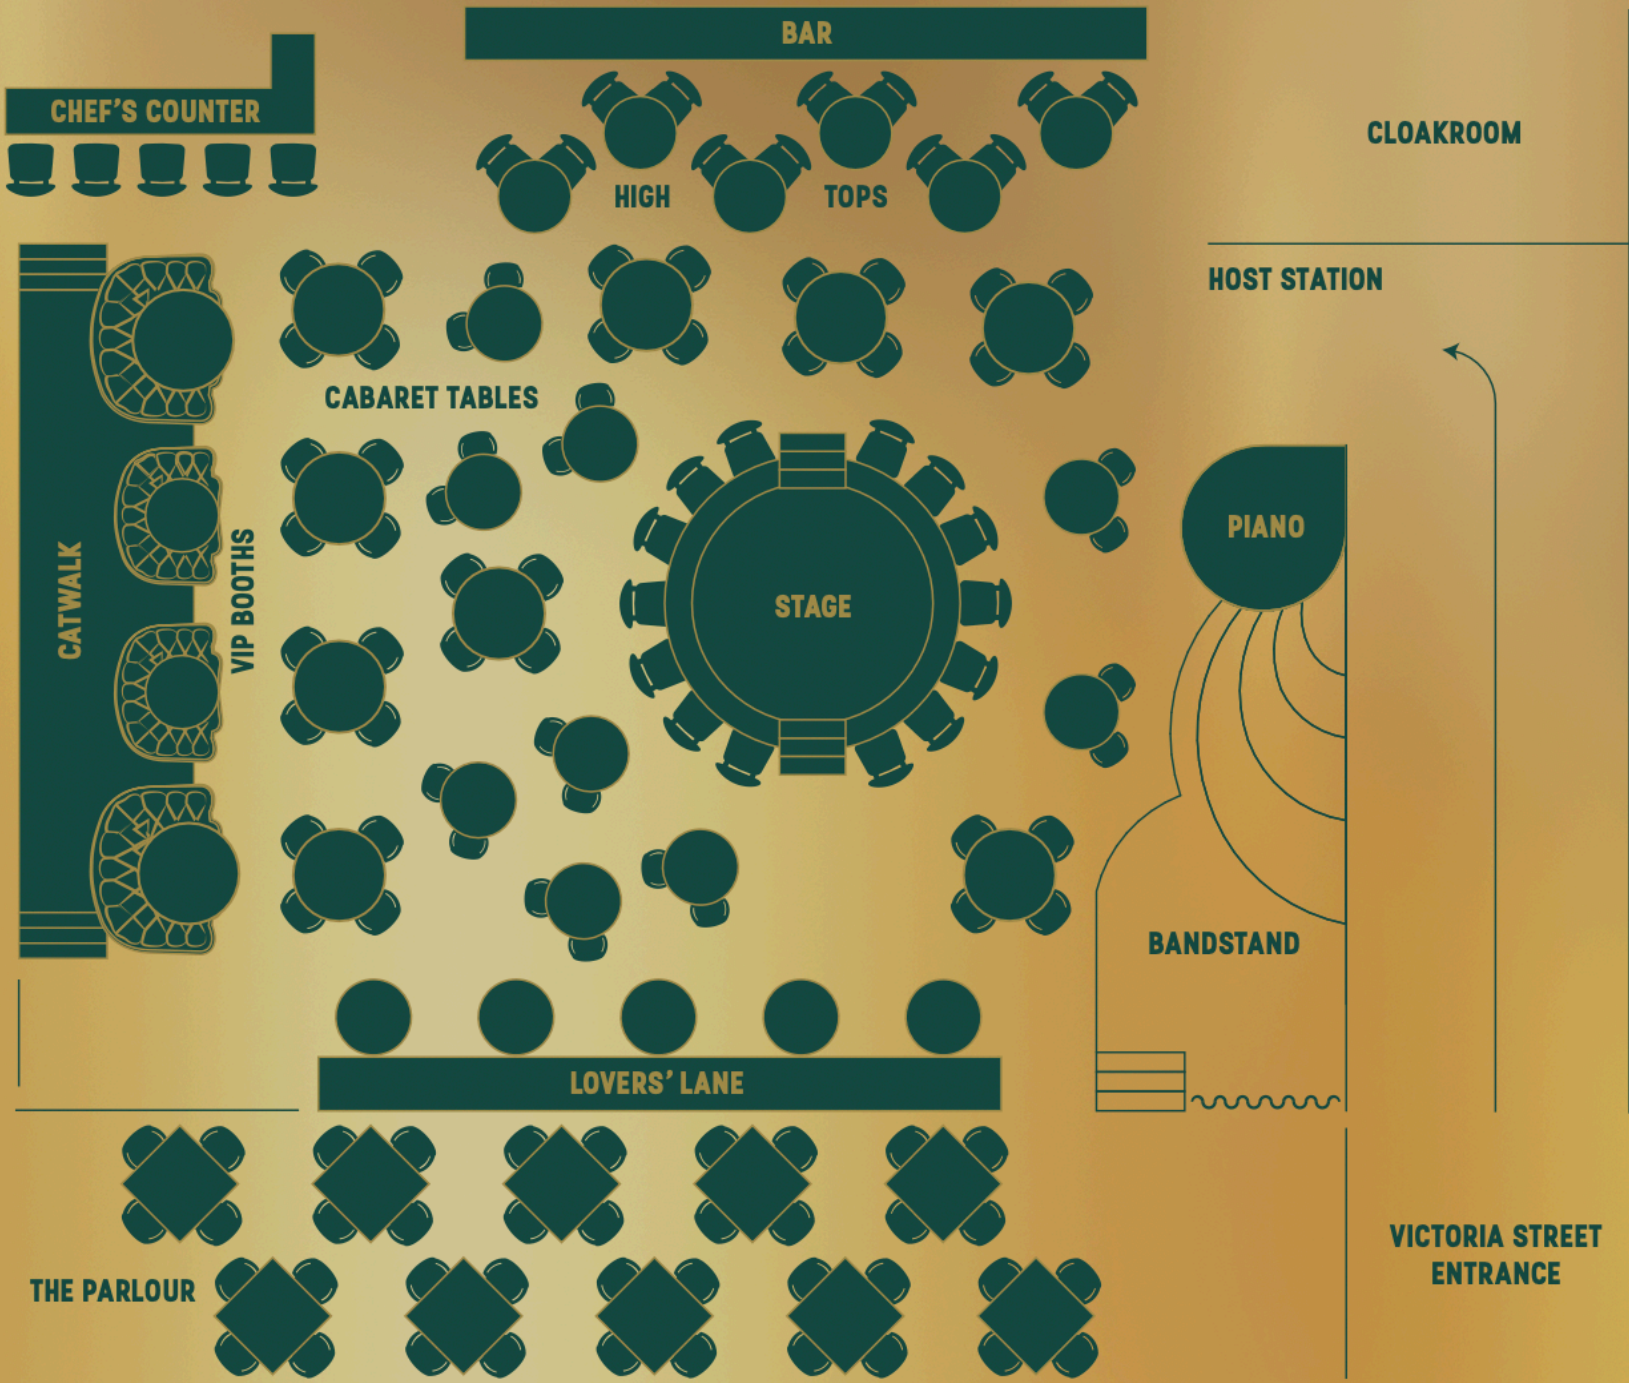

POWDER ROOMS

CLOAKROOM

HOST STATION

PIANO

BANDSTAND

LOVERS' LANE

VICTORIA STREET
ENTRANCE